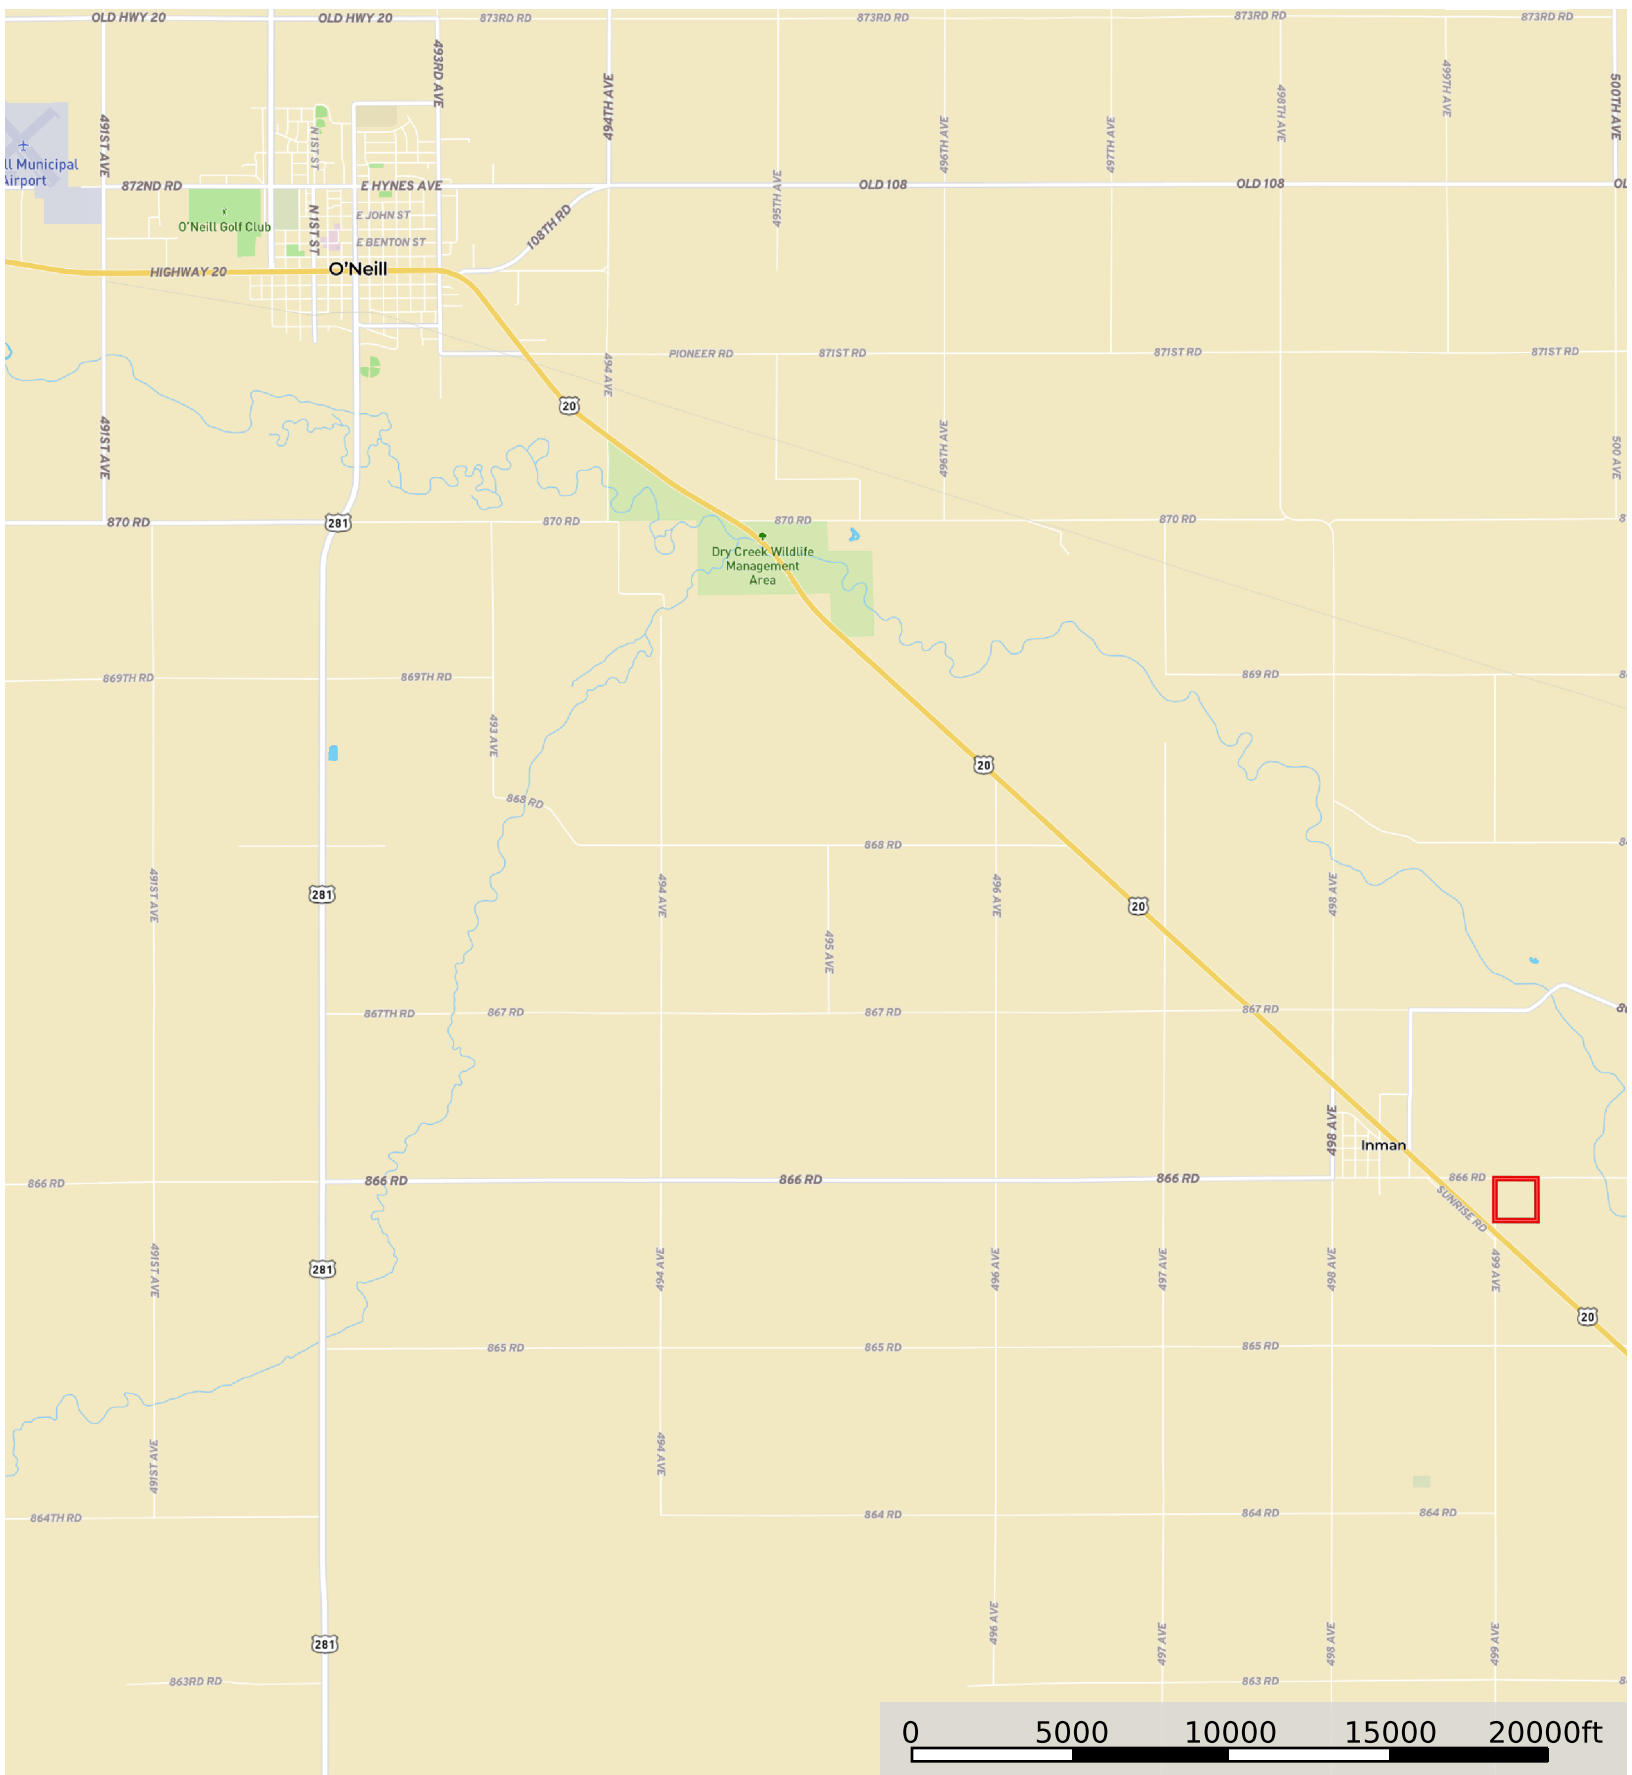

40+/- Acres, Holt County Nebraska, AC +/-

 Boundary